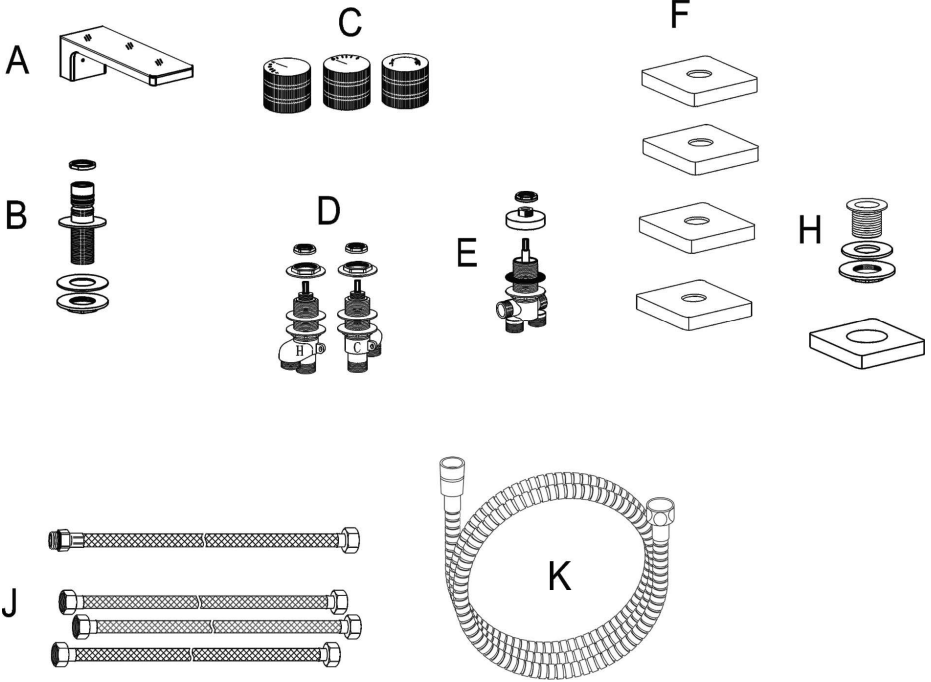

ON  OFF

Hot water

ON  OFF

Cold water

# PARTS LIST

No	Product Name	Quantity	Remarks
A	Spout	1	
B	Fixed Part	1	
D	Faucet		Hot & Cold
E	Diverter	3	
F	Cover	1	
G	Hand Shower	4	
H	Hand Shower Component	1	
I	Cover	1	
J	Hose	4	
K	Shower Hose	1	

The installation guide is for reference only. In case there is discrepancy between the instruction and that of the actual product, the latter should be taken as standard. The rights of modification is reserved.