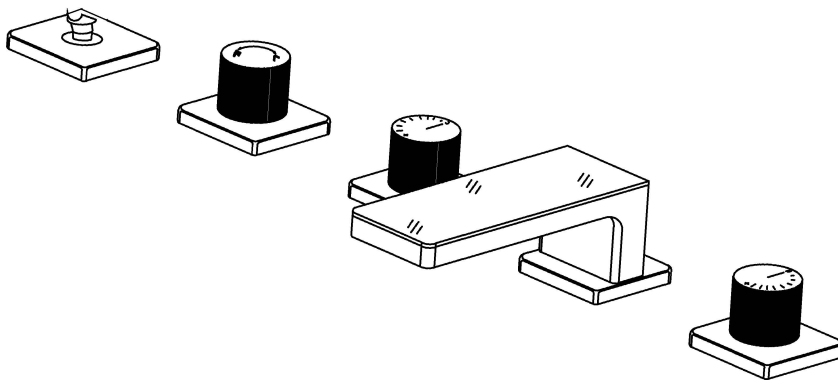

## Installation Guide

**BDM-SFM-452-A-XX**

STEREO FM 5 HOLE BATH/ SHOWER MIXER WITHOUT HAND SHOWER

A member of **SANIPEXGROUP**  
[www.sanipexgroup.com](http://www.sanipexgroup.com)